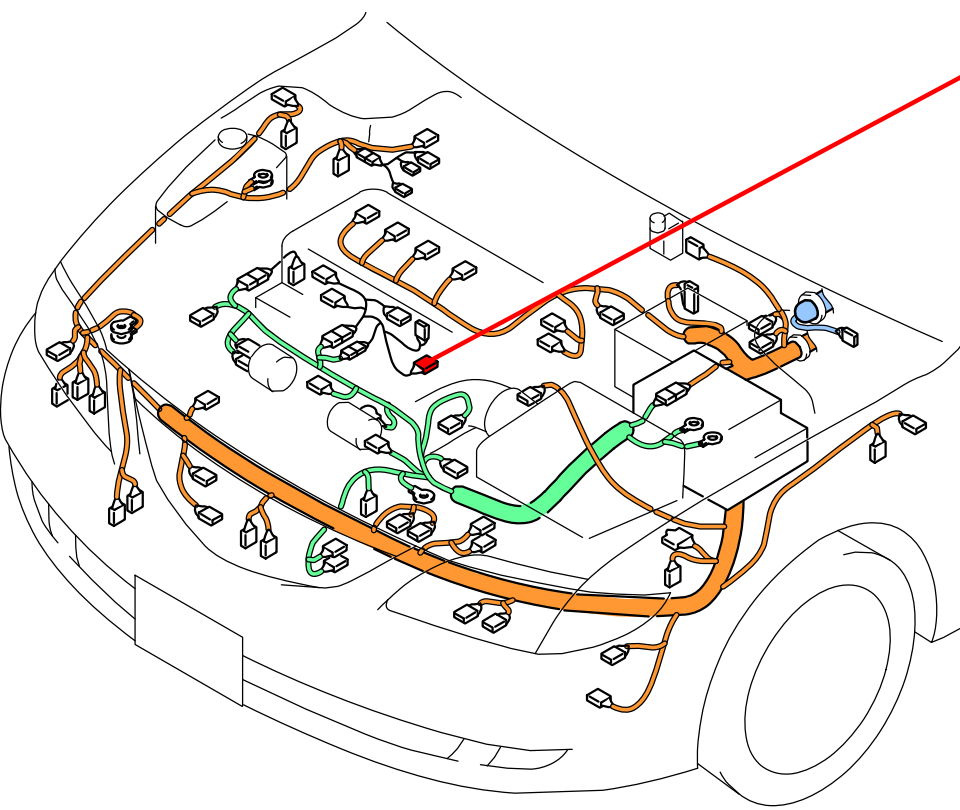

SHORT CORD

(MZR-CD(RF Turbo))

CONNECTOR COLOR : BLACK

SCREEN
PRINT

-  :FRONT HARNESS
-  :ENGINE HARNESS
-  :DASH HARNESS