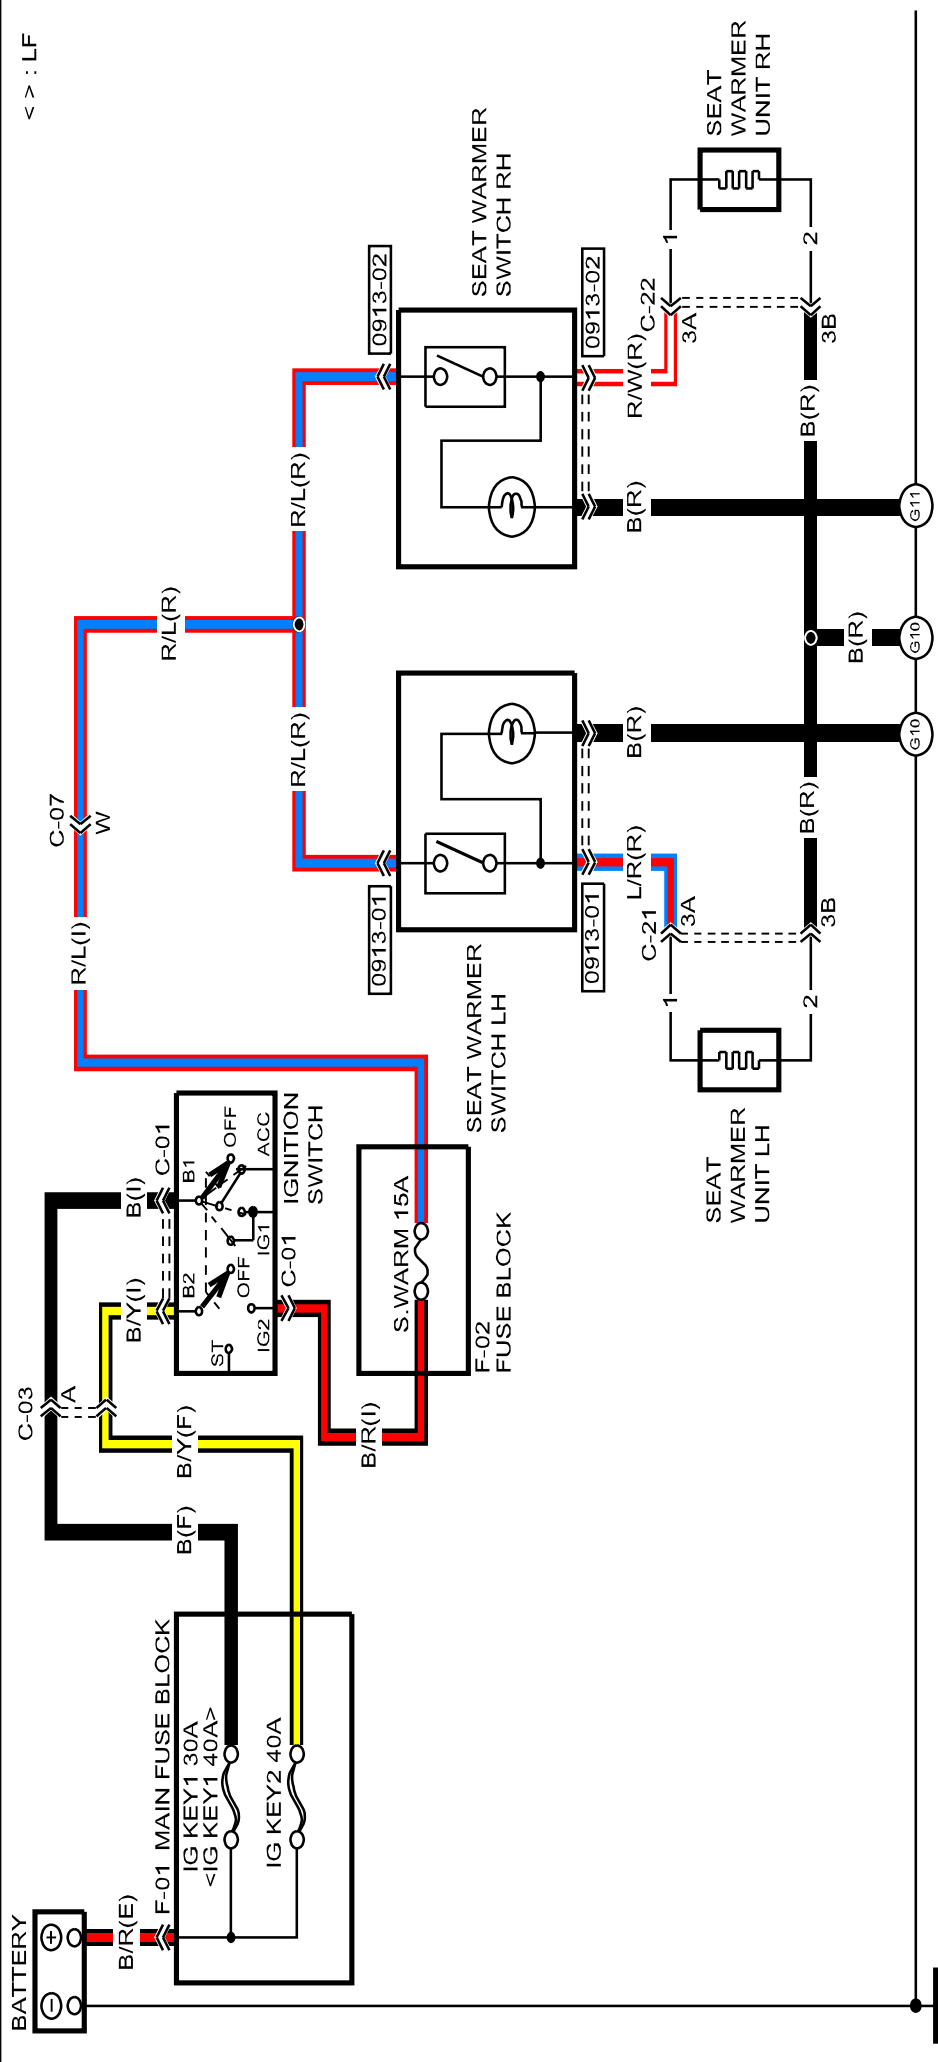

SEAT WARMER

0913

< > : LF

<p>0913-01 SEAT WARMER SWITCH LH / SEAT WARMER SWITCH ILLUMINATION LH</p> 	<p>0913-02 SEAT WARMER SWITCH RH / SEAT WARMER SWITCH ILLUMINATION RH</p> 